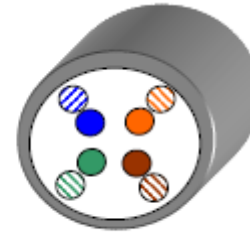

CAT 5 DATA IR SIGNAL WIRING DIAGRAM

_____	WHI TE/ORANGE	N/A
_____	ORANGE	N/A
_____	WHI TE/GREEN	I R SIGNAL +
_____	BLUE	N/A
_____	WHI TE/BLUE	N/A
_____	GREEN	I R SIGNAL -
_____	WHI TE/BROWN	N/A
_____	BROWN	I R SIGNAL GROUND